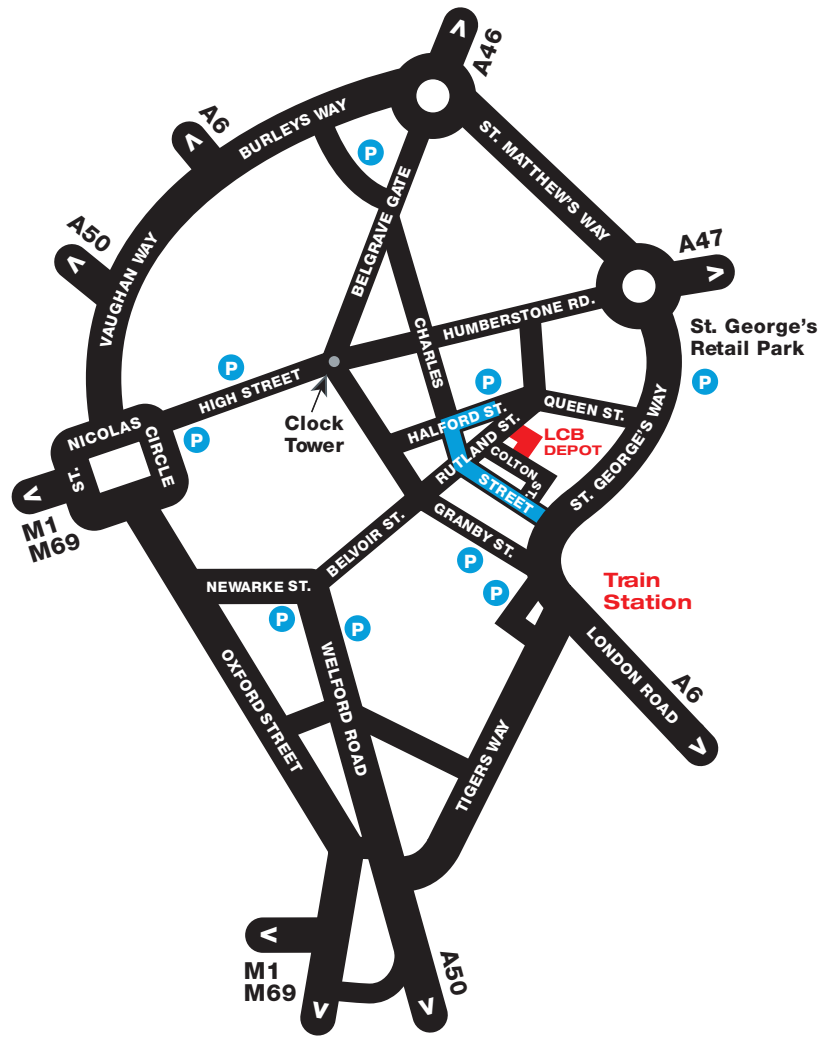

Location:

Directions:

Walk/ride

From the city centre follow signs to the train station, turn into Rutland Street. We're on the right.

Train

Turn right out of the station. Follow signs to the City Centre, then turn right into Rutland Street. We're on the right.

Drive

Follow signs to Leicester City Centre, then to the train station. From the inner ring-road turn onto Charles St. Take the second right into Halford St, and find the NCP car park on the left. We're opposite on Rutland Street.

Disabled:

Parking

We have 2 disabled parking spaces in the LCB Depot courtyard for blue badge holders – access is from Colton St.