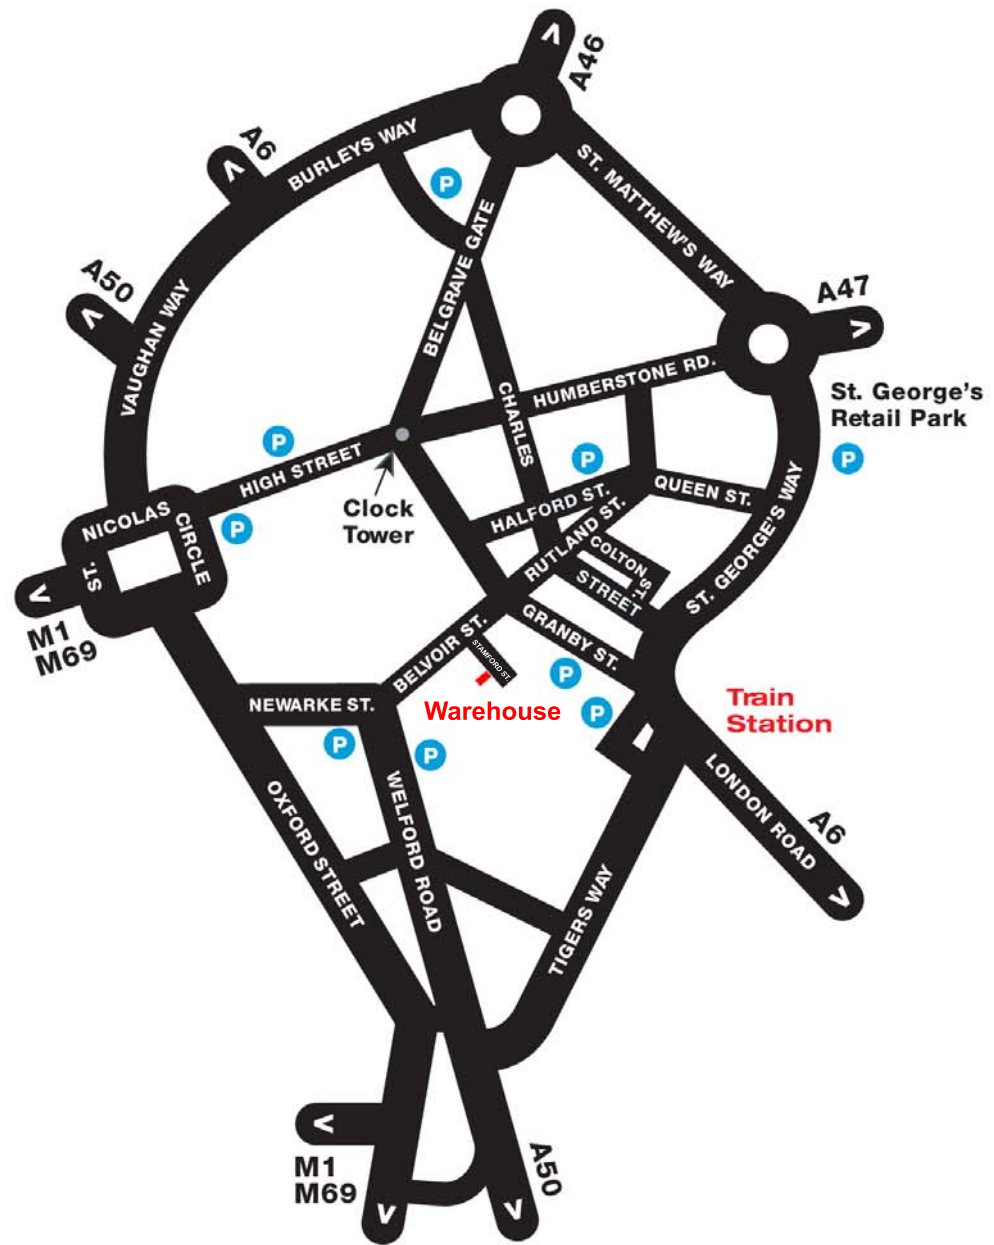

Location:

Directions:

Walk/ride

From the city centre follow signs to the train station, turn right into Belvoir Street, then left into Stamford Street. We're on the right

Train

Turn right out of the train station. Follow signs to the city centre, then turn left into Belvoir Street, then left into Stamford Street. We're on the right.

Drive

Follow signs to Leicester City Centre, then to the train station. From the inner ring-road turn into Charles Street. Take the second right into Halford Street and find the NCP car park on the left. From the NCP car park, make your way to Rutland Street, carry on from Rutland Street onto Belvoir Street, turn left into Stamford Street. We're on the right

Disabled:

Parking

There are several disabled parking spaces in the NCP car park on Halford Street. Follow the 'drive' instructions to the right.